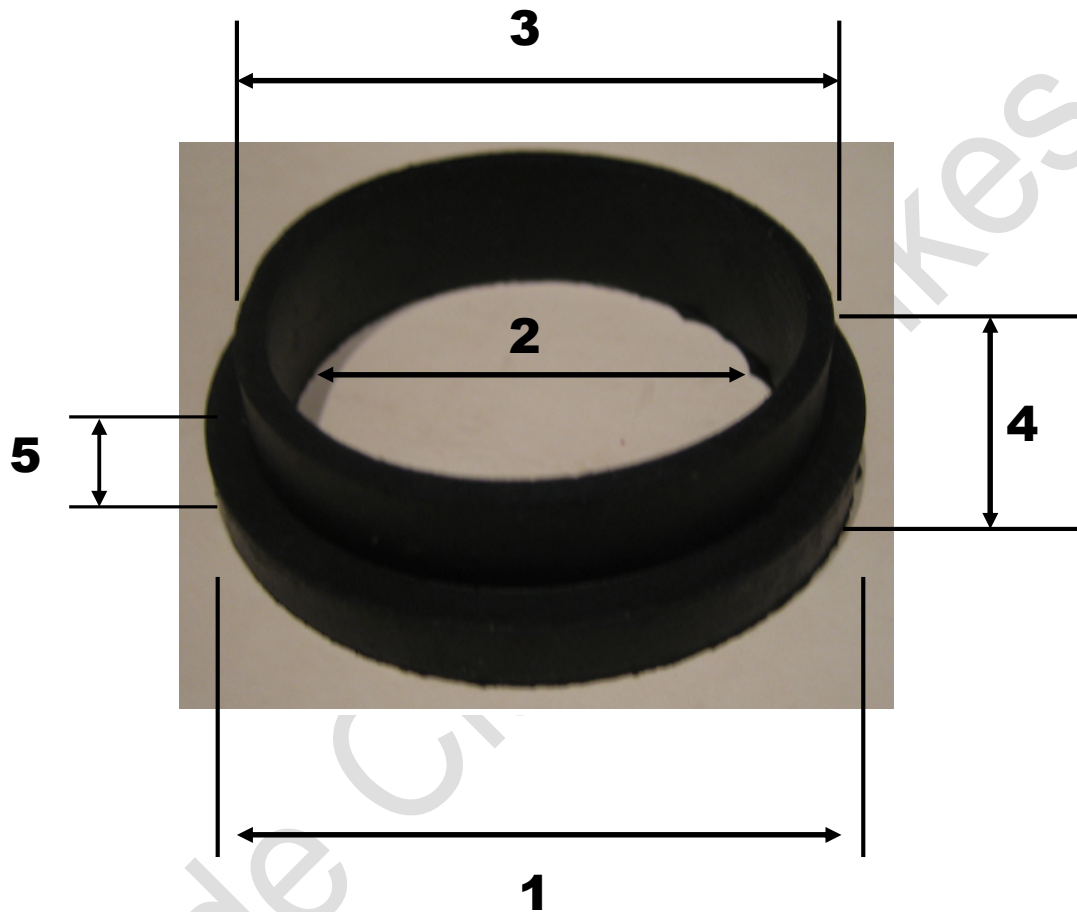

The dimensions for the Headlight Rubber Mounts:

Dimensions for the Headlight Rubber Mounts, Part Number: **G137**

Key: G137

- 1 Outside Diameter - 46mm**
- 2 Inside Diameter - 36mm**
- 3 Inner Step - 40mm**
- 4 Overall Depth - 9mm**
- 5 Depth Of Outer Lip - 4.5mm**

Dimensions for the Headlight Rubber Mounts, Part Number: **G137A**

Key: G137A

- 1 Outside Diameter – 54mm**
- 2 Inside Diameter – 42mm**
- 3 Inner Step – 46.5mm**
- 4 Overall Depth – 12.5mm**
- 5 Depth Of Outer Lip – 5.0mm**