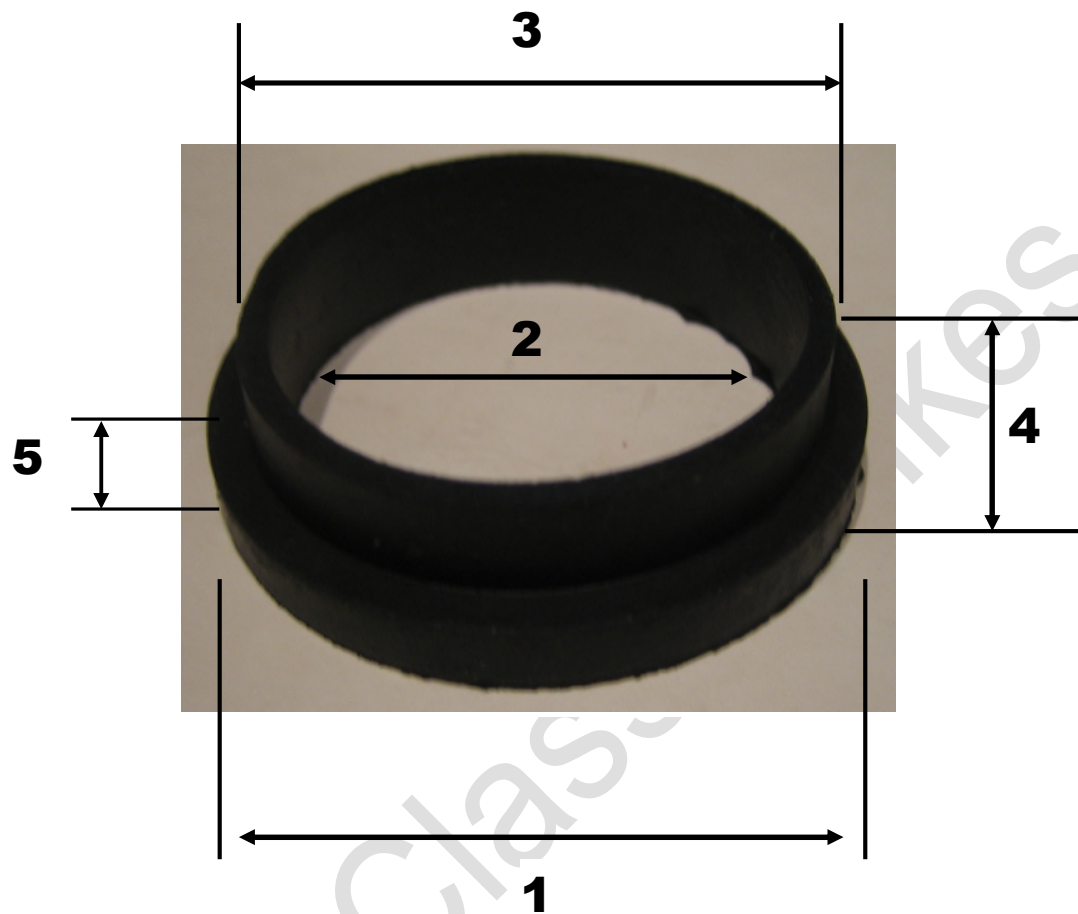

The dimensions for the Headlight Rubber Mounts:

Dimensions for the Headlight Rubber Mounts, Part Number: **G137**

Key: G137

- 1 Outside Diameter - 46mm**
- 2 Inside Diameter - 36mm**
- 3 Inner Step - 40mm**
- 4 Overall Depth - 9mm**
- 5 Depth Of Outer Lip - 4.5mm**

Dimensions for the Headlight Rubber Mounts, Part Number: **G137A**

Key: G137A

- 1 Outside Diameter – 54mm**
- 2 Inside Diameter – 42mm**
- 3 Inner Step – 46.5mm**
- 4 Overall Depth – 12.5mm**
- 5 Depth Of Outer Lip – 5.0mm**